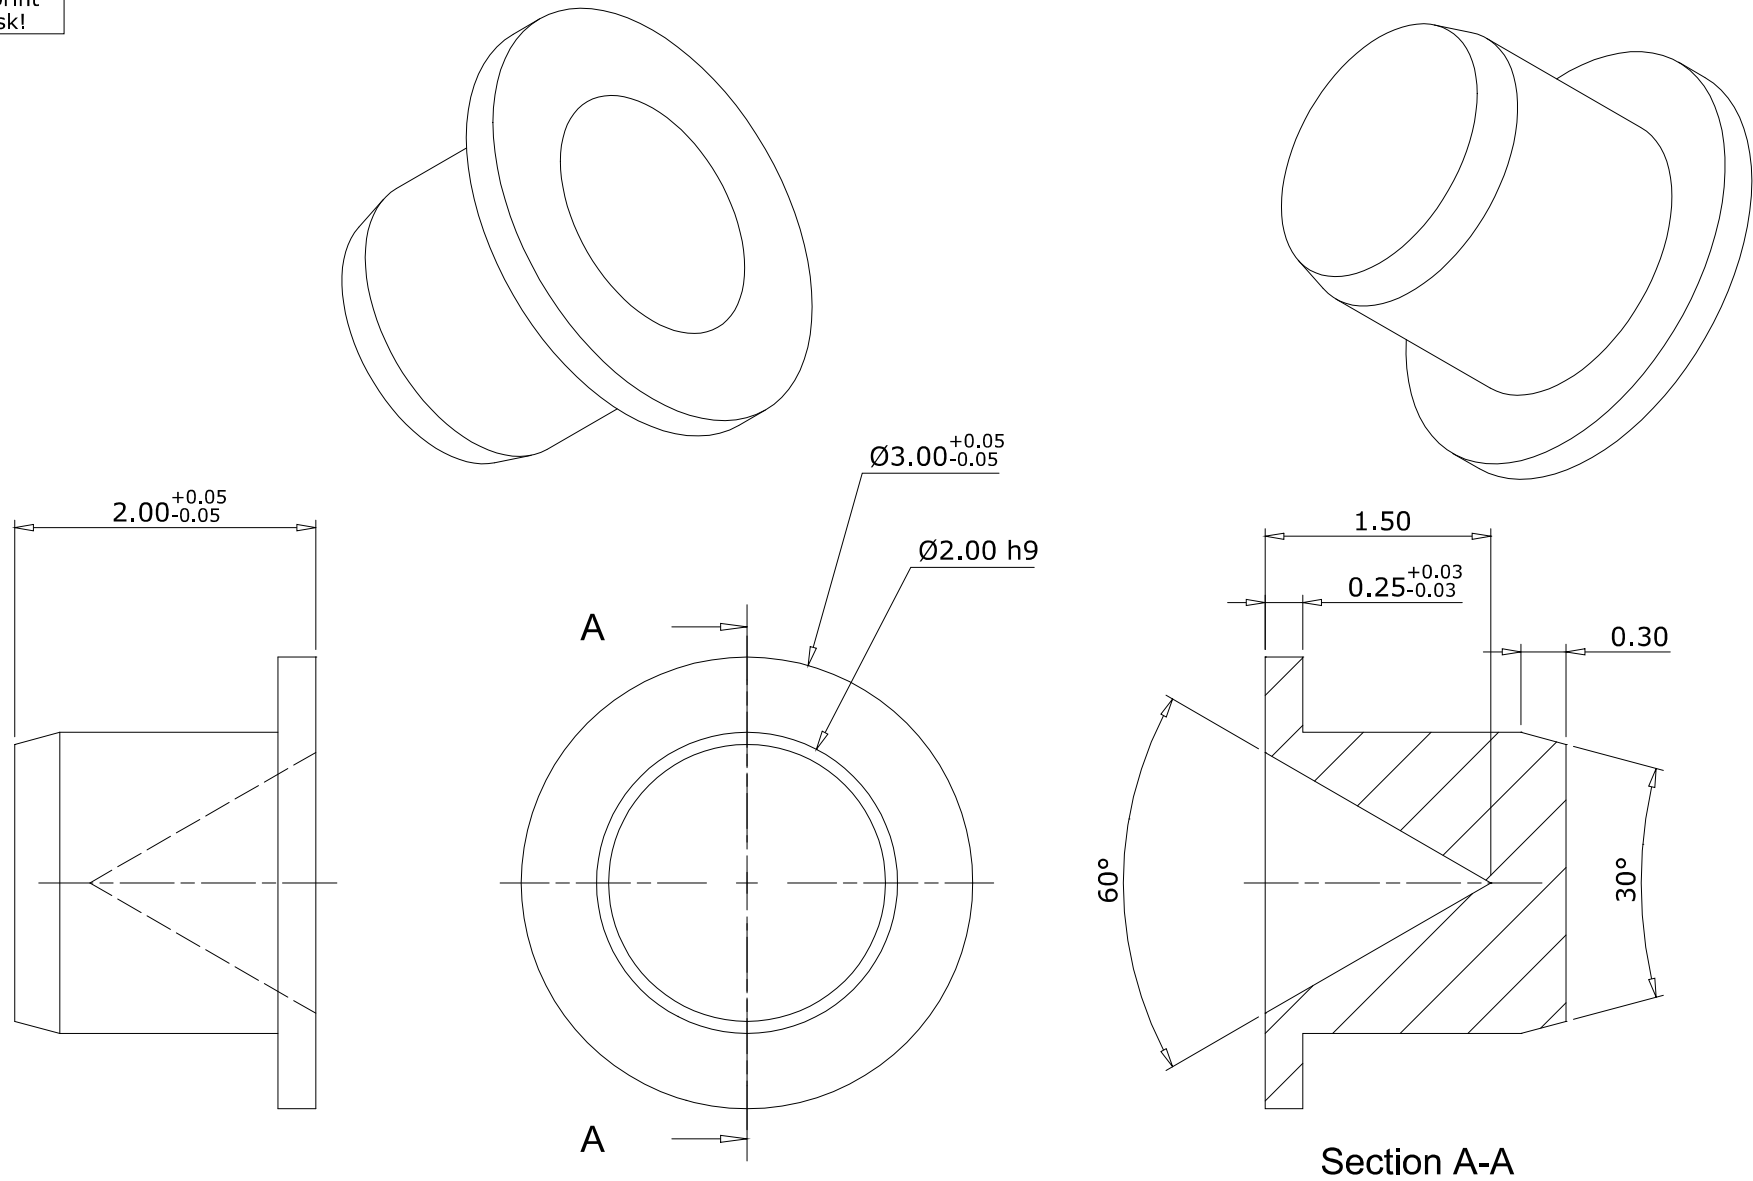

Do not scale print
If in doubt ask!

Exactoscale Limited 20 Waterson Vale, Moulsham Lodge, Chelmsford, Essex CM2 9PB 01245 263779 Including The P4Track Company	Part No	4BE 101	Remove all sharp edges	Componet number 4BE 101
	Part Name	Bearing pinpoint	All dimensions in MM unless otherwise stated	
	Material	Phosphor bronze Finish NONE	www.exactoscale.co.uk	www.p4track.co.uk
	Date Drawn		Company Reg. No. 05275090 Directors: L.C.Newman & A.J.Jukes	VAT Reg. No. GB 848 6751 76
	Scale	20:1	Registered in England and Wales. Registered Office: Suffolk House, George Street, Croydon CR0 0NY	